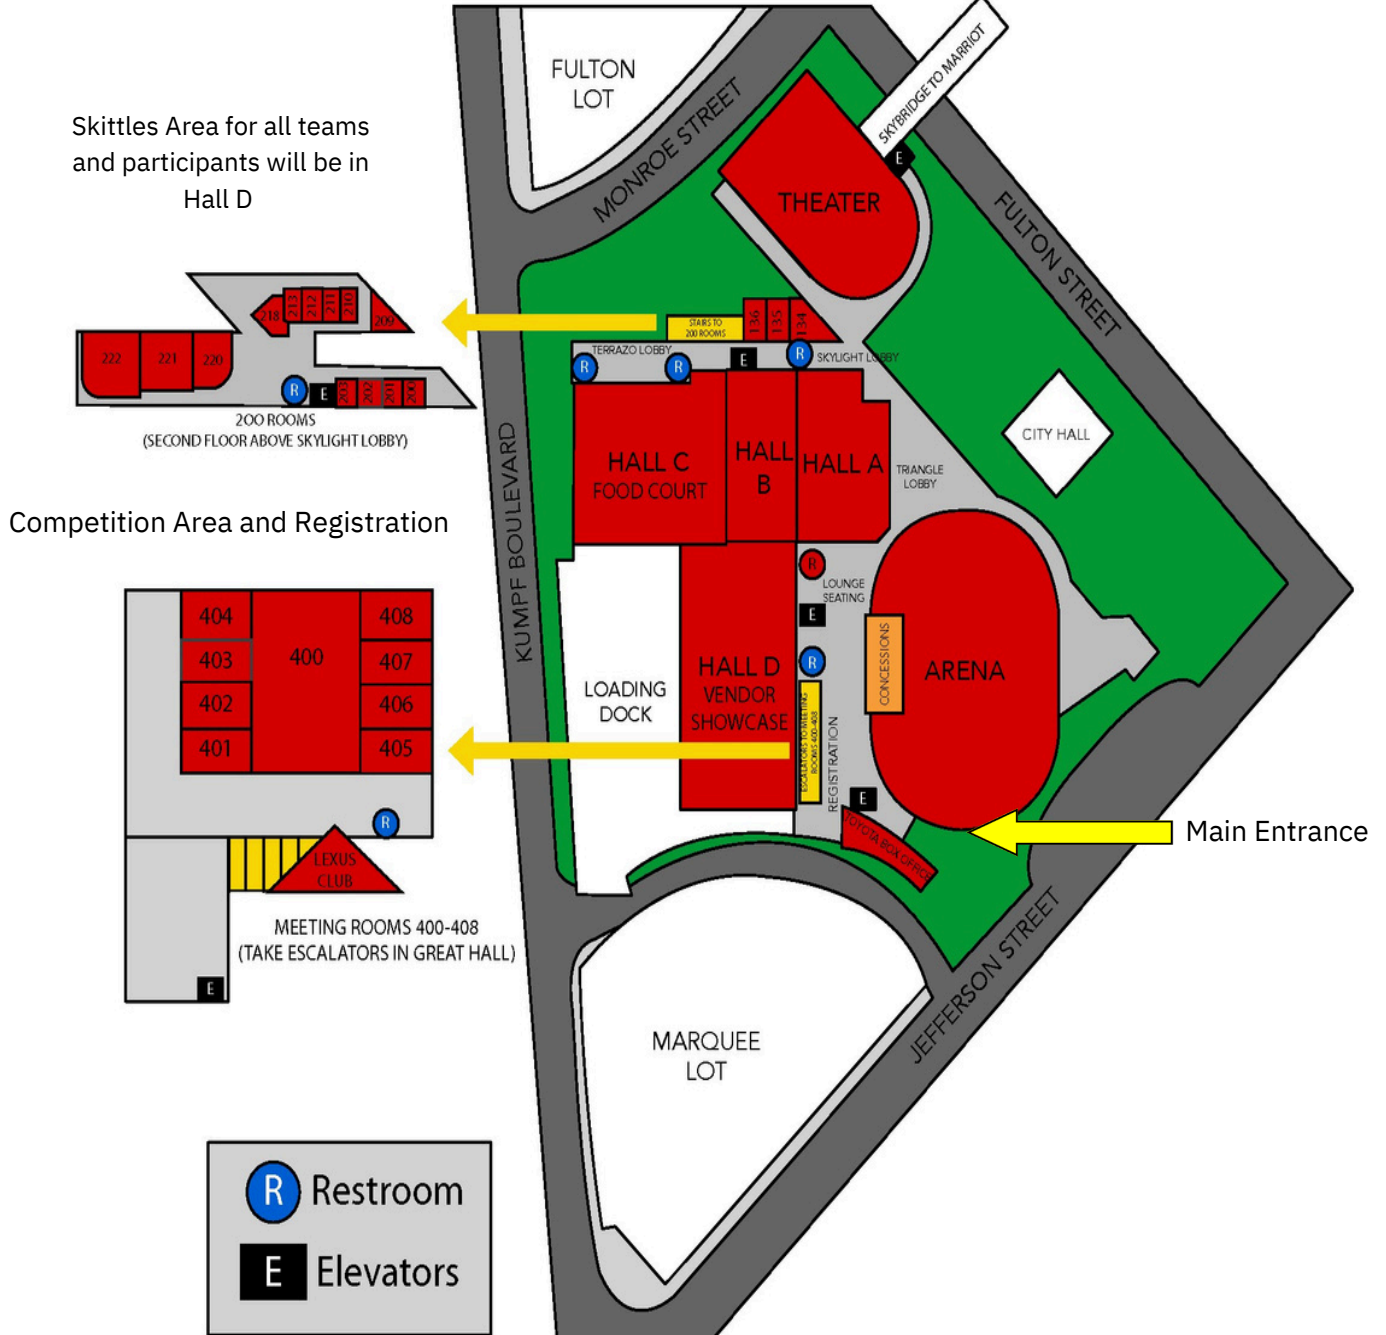

## Peoria Civic Center Map

201 SW Jefferson Avenue - Peoria, IL

1. Parking is available in the Marquee and Fulton lots (\$10 per vehicle) and in the parking garages near the Civic Center - any vehicles that leave must pay again to park.
2. The competition hall is located upstairs. Use the 2 sets of stairs/escalators near the Toyota Box Office to get to the competition area (Rooms 400-408).
3. The Skittles room for all teams and participants is located in Hall D.