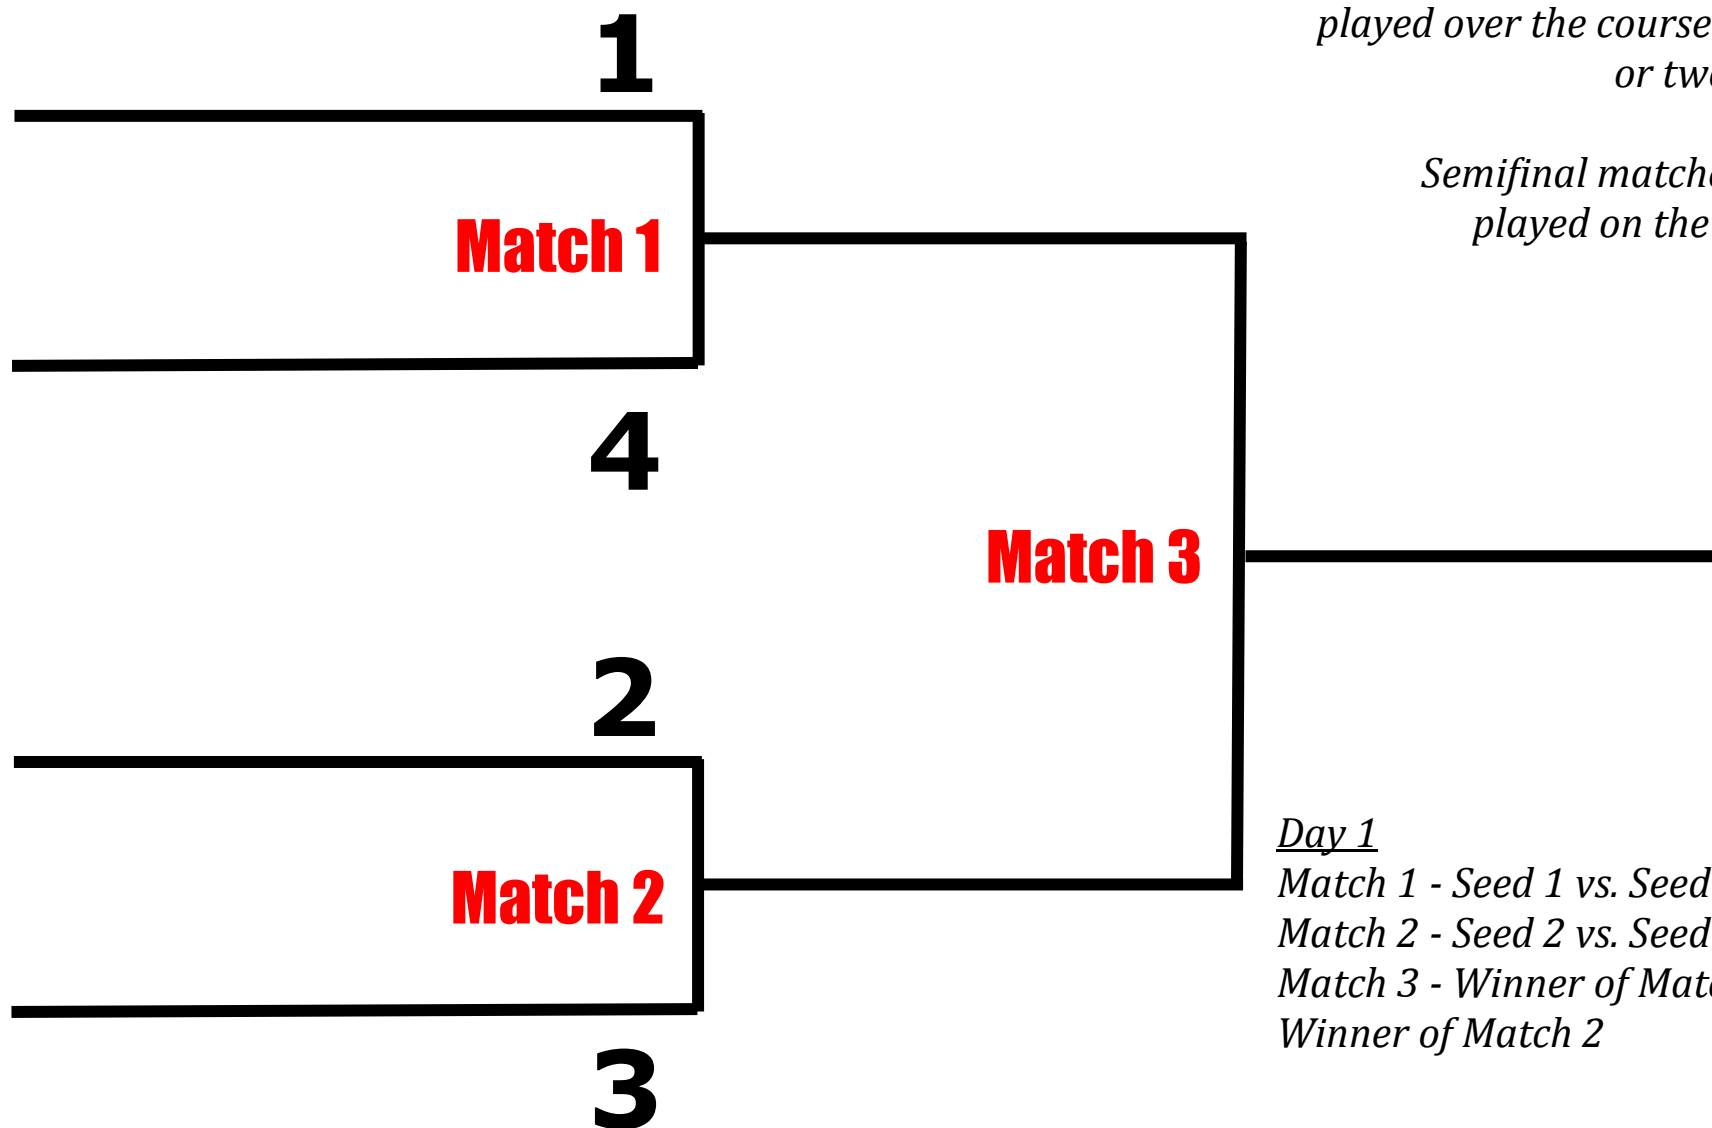

SEMIFINALS

Day 1

CHAMPIONSHIP

Day 1

4-TEAM REGIONAL {1 Day - Option A}

A 4-team regional bracket can be played over the course of one (1) or two (2) days.

Semifinal matches must be played on the same day.

Day 1

Match 1 - Seed 1 vs. Seed 4

Match 2 - Seed 2 vs. Seed 3

Match 3 - Winner of Match 1 vs.

Winner of Match 2

SEMIFINALS

Day 1

CHAMPIONSHIP

Day 2

4-TEAM REGIONAL {2 Days - Option B}

A 4-team regional bracket can be played over the course of one (1) or two (2) days.

Semifinal matches must be played on the same day.

Day 1

Match 1 - Seed 1 vs. Seed 4

Match 2 - Seed 2 vs. Seed 3

Day 2

*Match 3 - Winner of Match 1 vs.
Winner of Match 2*