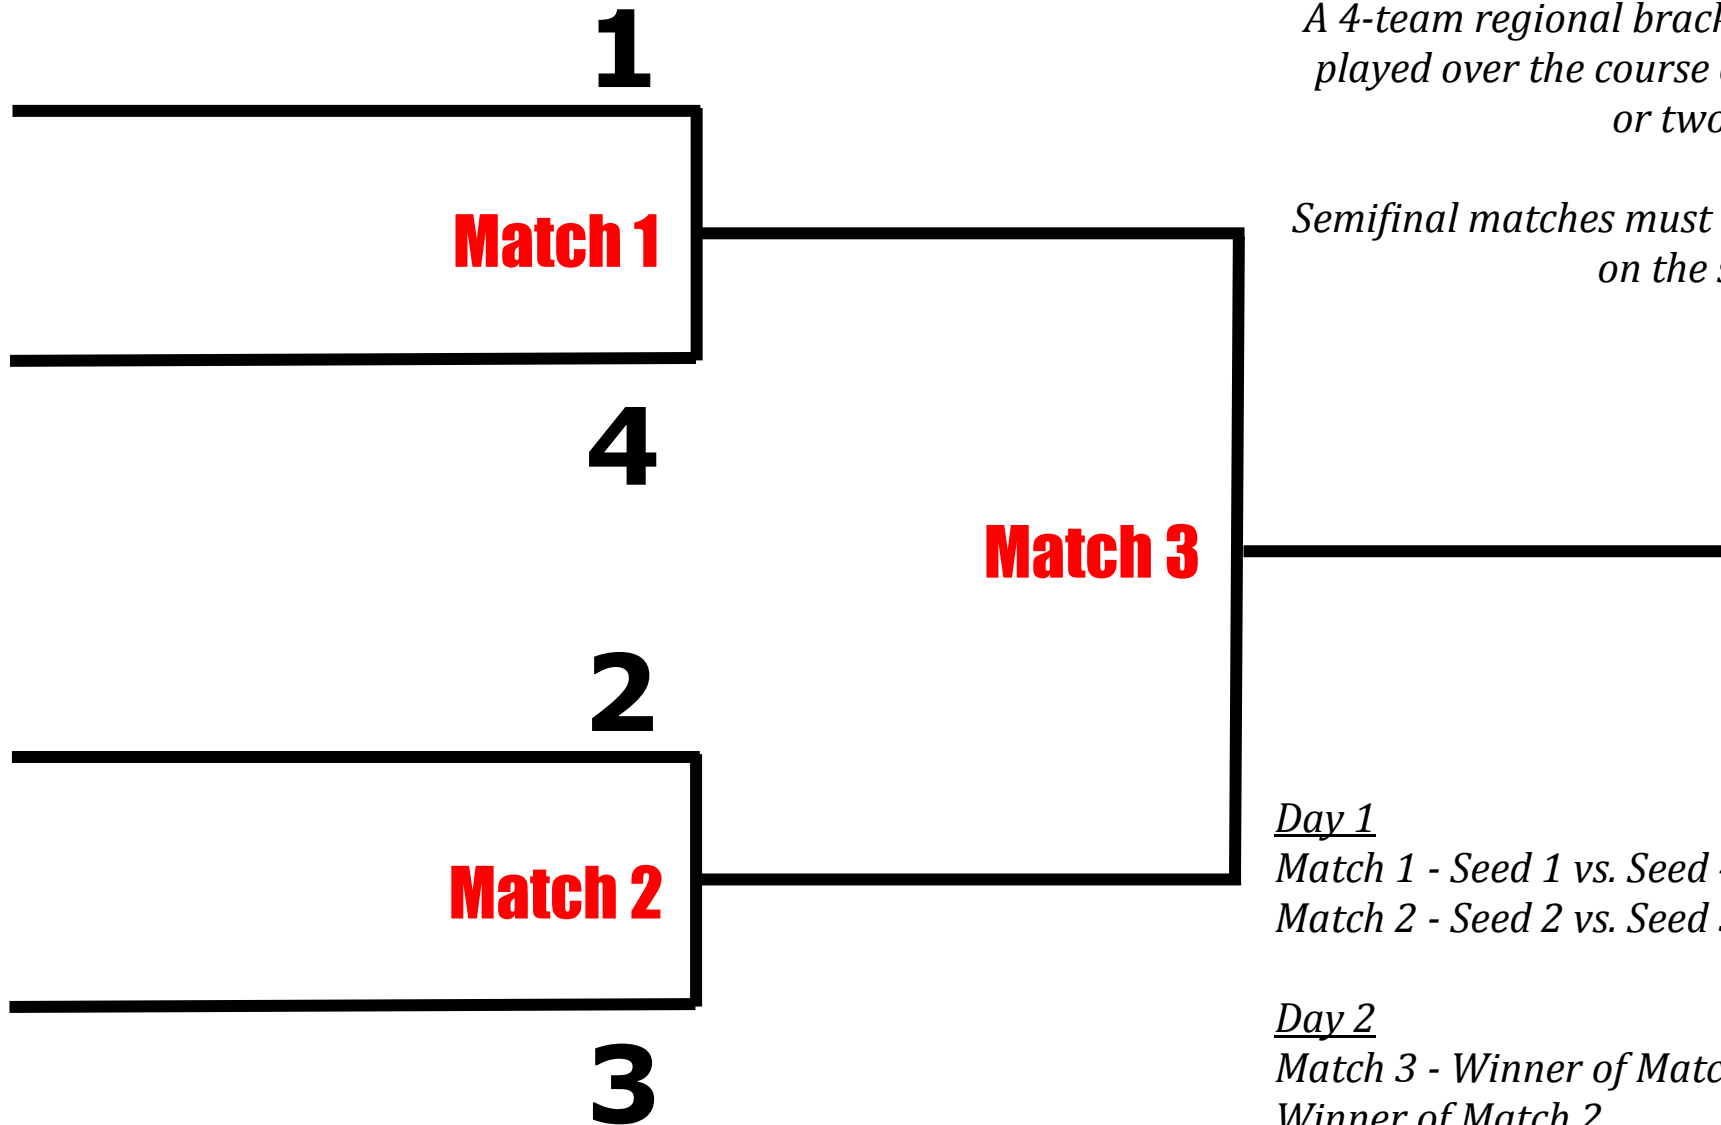

SEMIFINALS

Day 1

CHAMPIONSHIP

Day 1

4-TEAM REGIONAL {1 Day - Option A}

A 4-team regional bracket can be played over the course of one (1) or two (2) days.

Semifinal matches must be played on the same day.

Day 1

Match 1 - Seed 1 vs. Seed 4

Match 2 - Seed 2 vs. Seed 3

Match 3 - Winner of Match 1 vs.

Winner of Match 2

SEMIFINALS

Day 1

CHAMPIONSHIP

Day 2

4-TEAM REGIONAL {2 Days - Option B}

A 4-team regional bracket can be played over the course of one (1) or two (2) days.

Semifinal matches must be played on the same day.

Day 1

Match 1 - Seed 1 vs. Seed 4

Match 2 - Seed 2 vs. Seed 3

Day 2

*Match 3 - Winner of Match 1 vs.
Winner of Match 2*