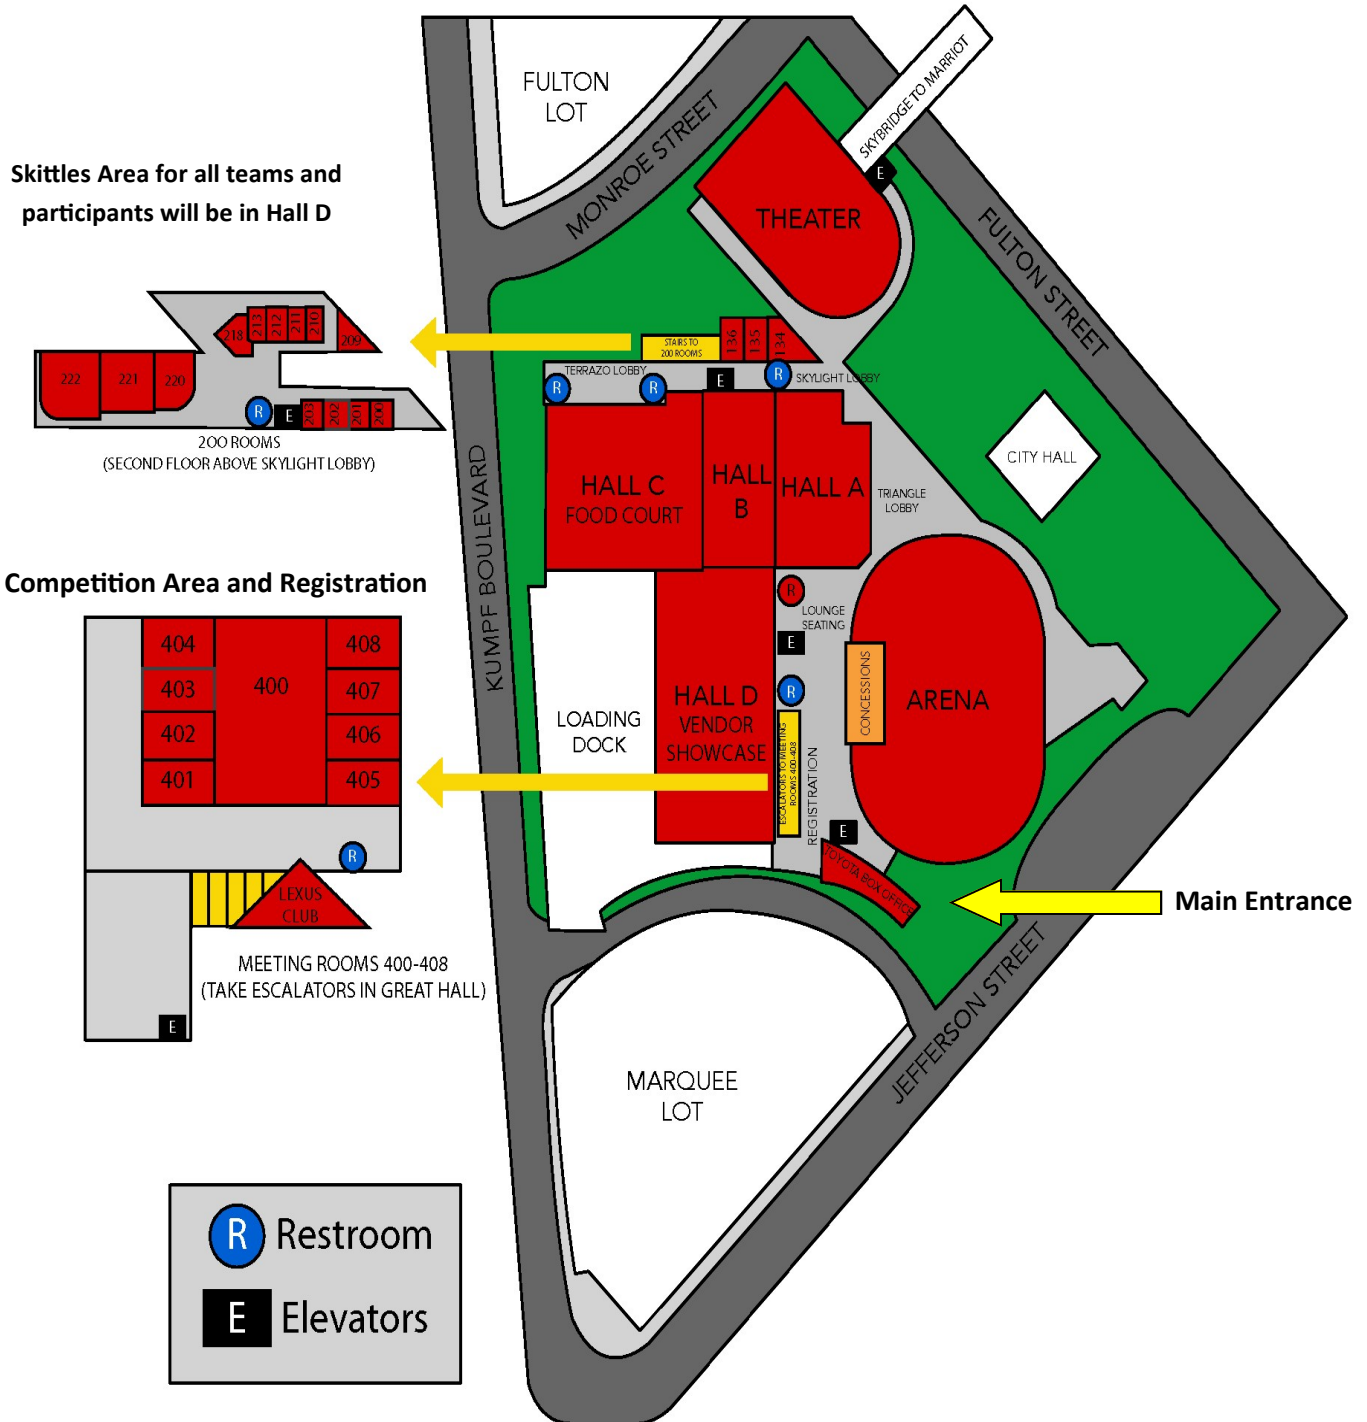

# IESA CHESS @ PEORIA CIVIC CENTER

201 SW Jefferson Avenue - Peoria, IL

1. **Parking is available in the Marquee and Fulton lots (\$7 per vehicle) and in the parking garages near the Civic Center - any vehicles that leave must pay again to park.**
2. **The competition hall is located upstairs. Use the 2 sets of stairs/escalators near the Toyota Box Office to get to the competition area (Rooms 400-408).**
3. **The Skittles room for all teams and participants is located in Hall D.**