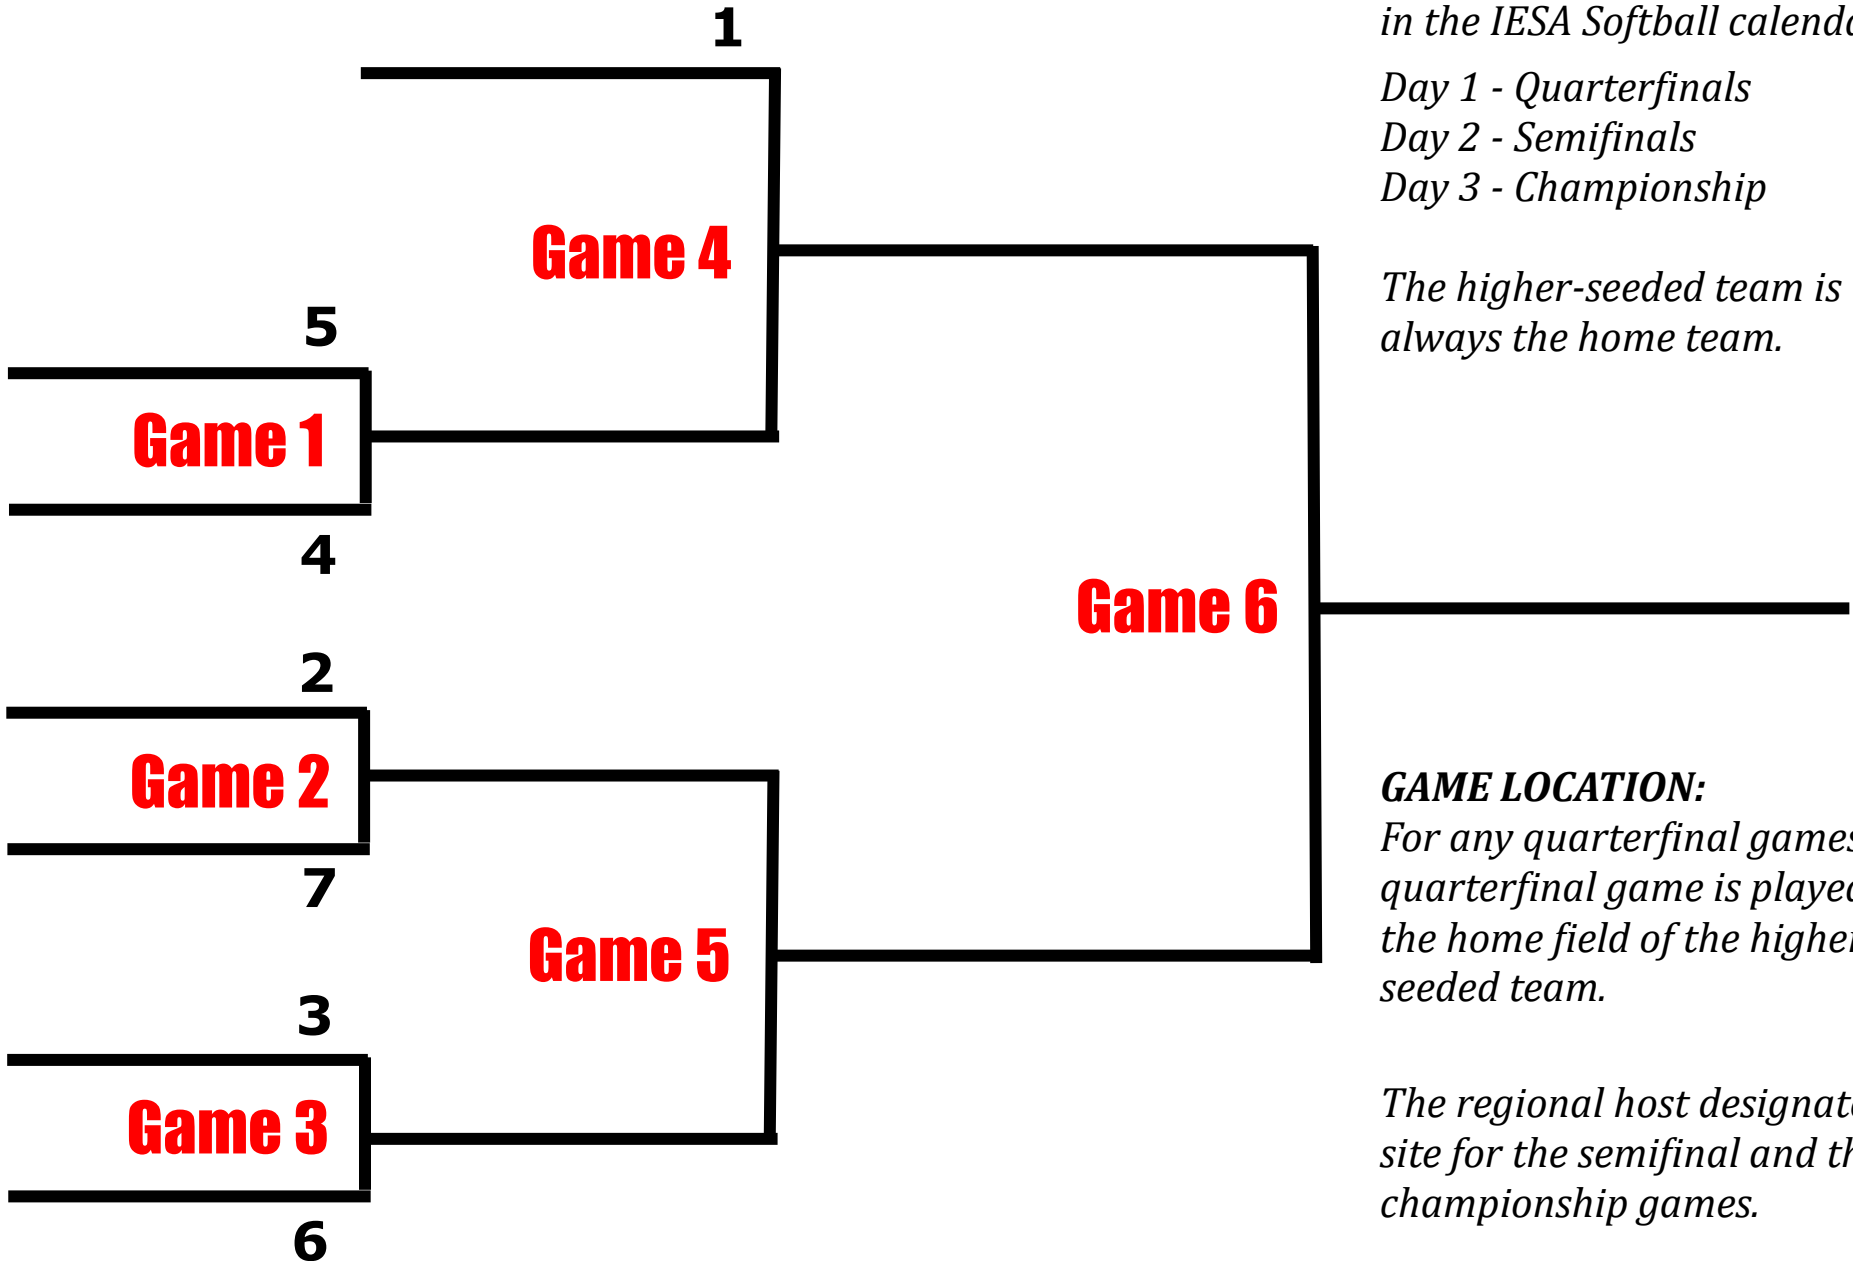

**QUARTERFINALS**  
Day 1

**SEMIFINALS**  
Day 2

**CHAMPIONSHIP**  
Day 3

# 7-TEAM REGIONAL

*A softball regional tournament is played over 3 days as outlined in the IESA Softball calendar:*

*Day 1 - Quarterfinals*

*Day 2 - Semifinals*

*Day 3 - Championship*

*The higher-seeded team is always the home team.*

## **GAME LOCATION:**

*For any quarterfinal games, the quarterfinal game is played at the home field of the higher-seeded team.*

*The regional host designates the site for the semifinal and the championship games.*