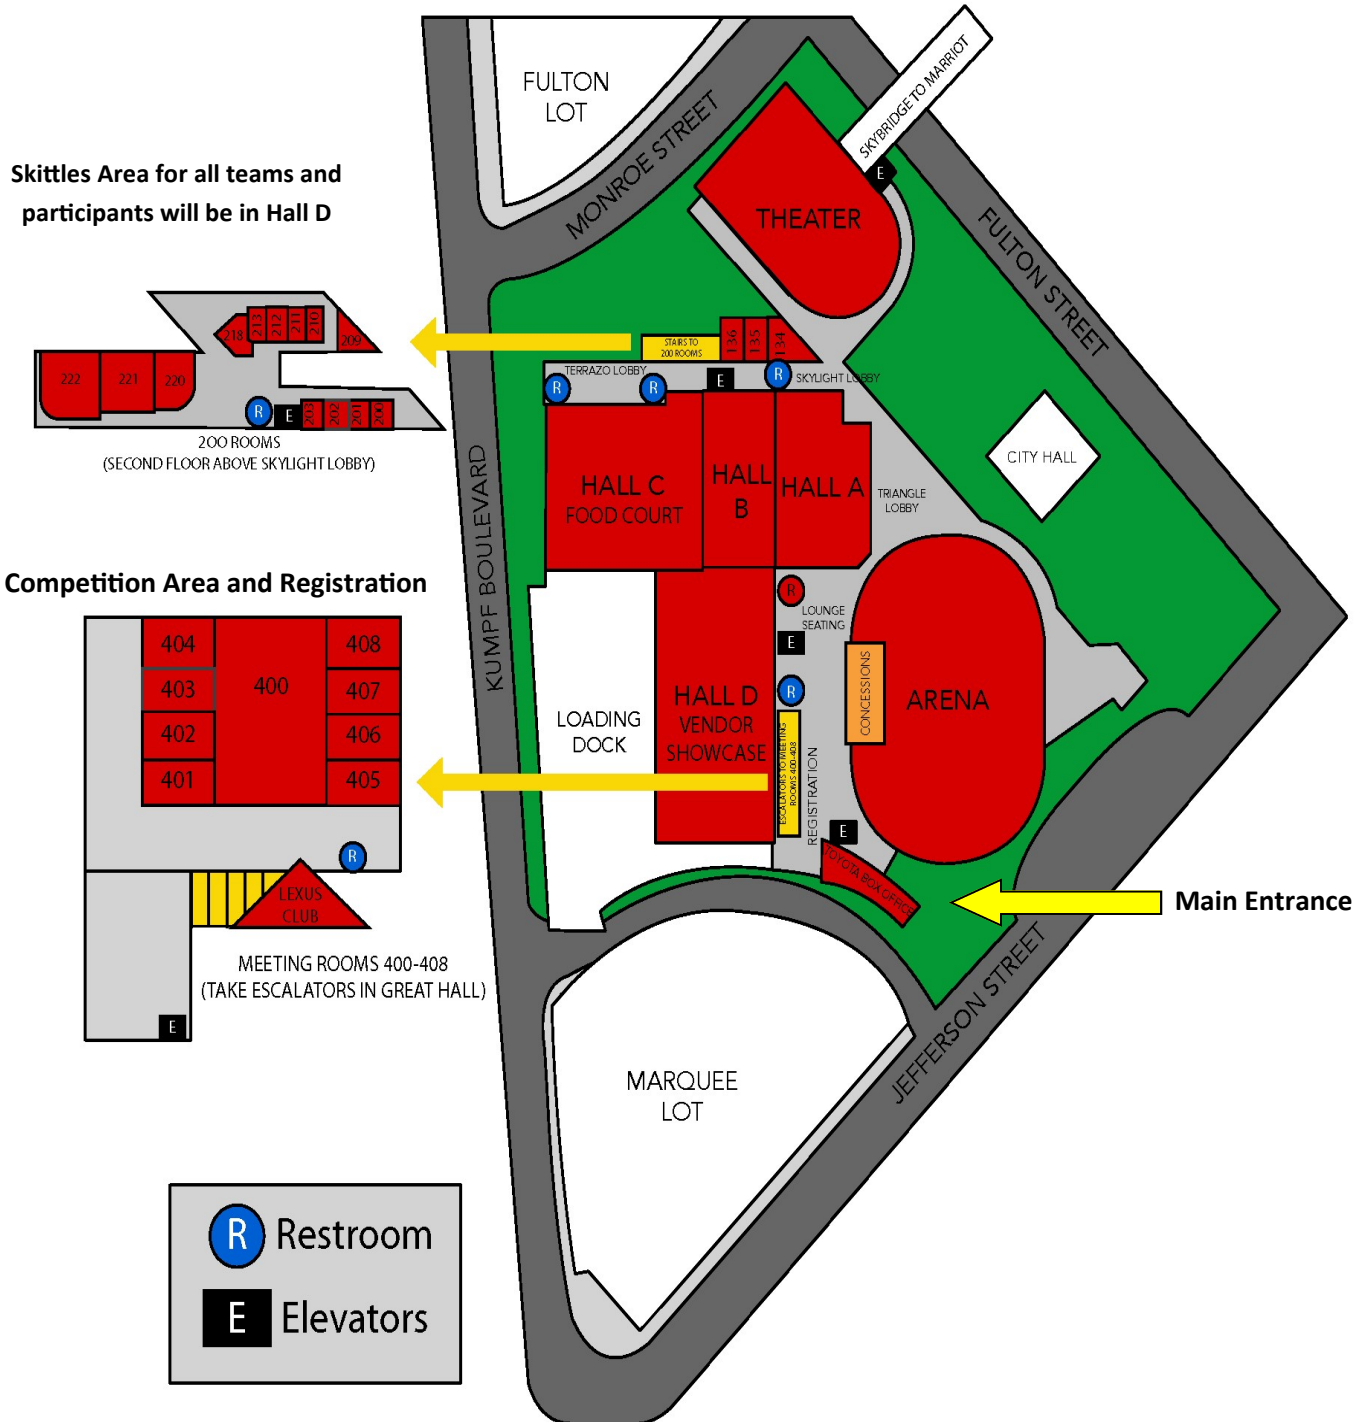

IESA CHESS @ PEORIA CIVIC CENTER

201 SW Jefferson Avenue - Peoria, IL

1. **Parking is available in the Marquee and Fulton lots (\$10 per vehicle) and in the parking garages near the Civic Center - any vehicles that leave must pay again to park.**
2. **The competition hall is located upstairs. Use the 2 sets of stairs/escalators near the Toyota Box Office to get to the competition area (Rooms 400-408).**
3. **The Skittles room for all teams and participants is located in Hall D.**