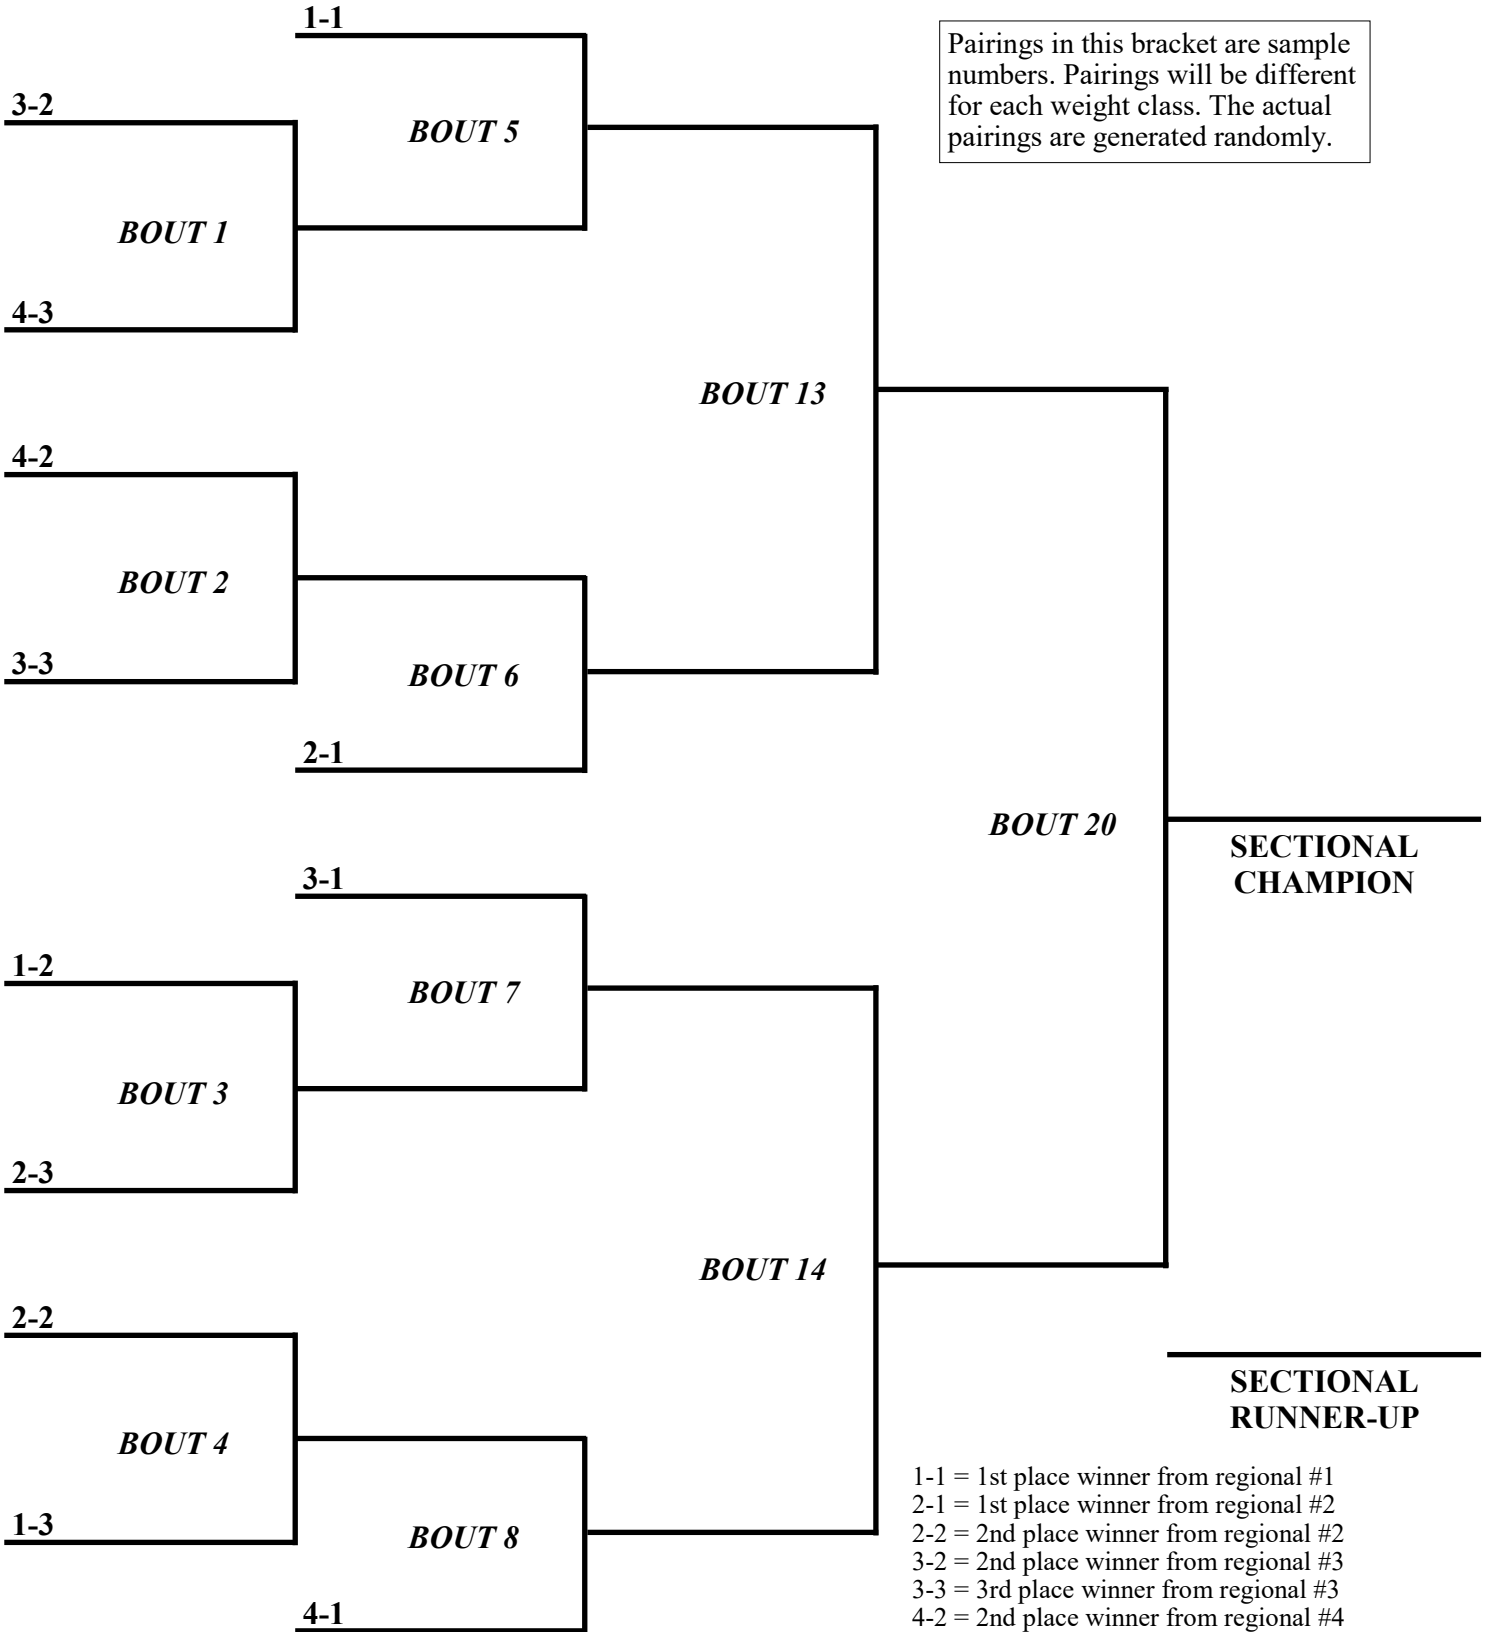

IESA WRESTLING SECTIONAL TOURNAMENT BRACKETS & PAIRINGS

CHAMPIONSHIP BRACKET

Wrestleback format

First Round

Quarter-Final Round

Semi-Final Round

Final Round

- 1-1 = 1st place winner from regional #1
- 2-1 = 1st place winner from regional #2
- 2-2 = 2nd place winner from regional #2
- 3-2 = 2nd place winner from regional #3
- 3-3 = 3rd place winner from regional #3
- 4-2 = 2nd place winner from regional #4
- 4-3 = 3rd place winner from regional #4